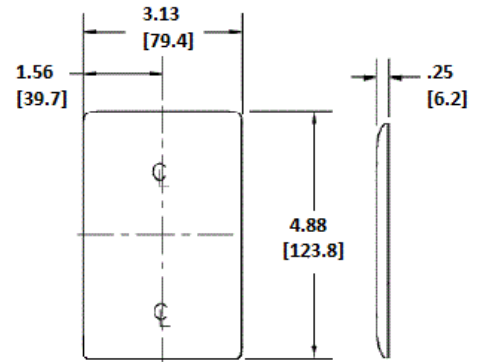

Ordering Information

Description	Color	Catalog Number	UPC
1-Gang, 1-Toggle Opening, Mid-Size	Gray	NPJ1GY	883778105920

Listings

UL Listed
CSA Certified

Specifications

Plate Material	Nylon
Plate Type	1-Gang
Plate Openings	Toggle switch
Mounting Screws	Steel painted, slotted head
Appearance	Smooth

Accessories

Screws
Adapters

Online Resources

Customer Use Drawing
eCatalog

Dimensions in Inches (mm)

Hubbell Wiring Device-Kellems • Hubbell Incorporated (Delaware) • 40 Waterview Drive • Shelton, CT 06484