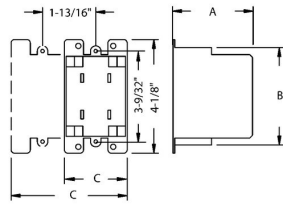

OLD WORK NON-METALLIC CABLE BOXES

Old Work Cable Boxes - For Nonmetallic Sheathed Cable
Single-gang, 2-29/32 in. Deep, 14.0 Cu. in., Flush Mount

A78

Catalog #: 7887RAC

APPLICATIONS

RACO® Nonmetallic cable boxes are used in branch circuit wiring to splice wires
Accommodates wiring devices such as switches and receptacles
Provide excellent protection for wiring system or devices

RECOMMENDED MAX LOAD

Fixture (Static) Lbs.: ---

CONFIGURATION

Cable Clamps: 4

DRAWING DIMENSIONS

Dimension A: 2-29/32 in.
Dimension C: 2-1/4 in.

PRODUCT MEASUREMENTS

Depth: 2-29/32 in.
Cubic Inches (cm3): 14.0 (229.4)
Wt. Ea. (Lbs.): 0.190
Product Length (in.): 2.91
Product Width (in.): 4.13
Product Height (in.): 2.25

PACKAGING

Minimum Pack Qty.: 50
Std. Pkg.: 50
Product UPC-A Labeled: Yes
Weight (Lbs. Per/C): 19.00
Ship Carton Length (in.): 24.00
Ship Carton Width (in.): 8.00

Ship Carton Height (in.):	16.00
Ctn Weight (Lbs.):	9.50
Pallet Qty:	1250
UPC Number:	050169978870
I2of5:	50050169978875