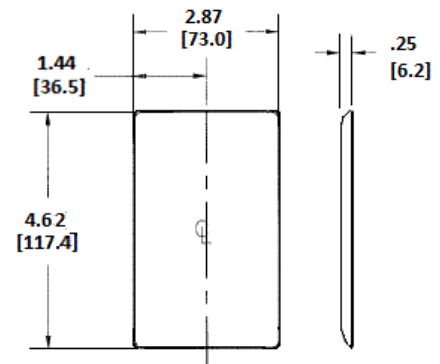

Description	Color	Catalog Number	UPC
1-Gang, Duplex Opening	Office White	NP8OW	883778102141

Listings

UL Listed
CSA Certified

Specifications

Plate Material	Nylon
Plate Type	1-Gang
Plate Openings	Duplex Receptacle
Mounting Screws	Steel painted, slotted head
Appearance	Smooth

Online Resources

[Customer Use Drawing](#)
[eCatalog](#)

Dimensions in Inches (mm)

Hubbell Wiring Device-Kellems • Hubbell Incorporated (Delaware) • 40 Waterview Drive • Shelton, CT 06484

Phone (800) 288-6000 • Fax (800) 255-1031 • Specifications subject to change without notice.