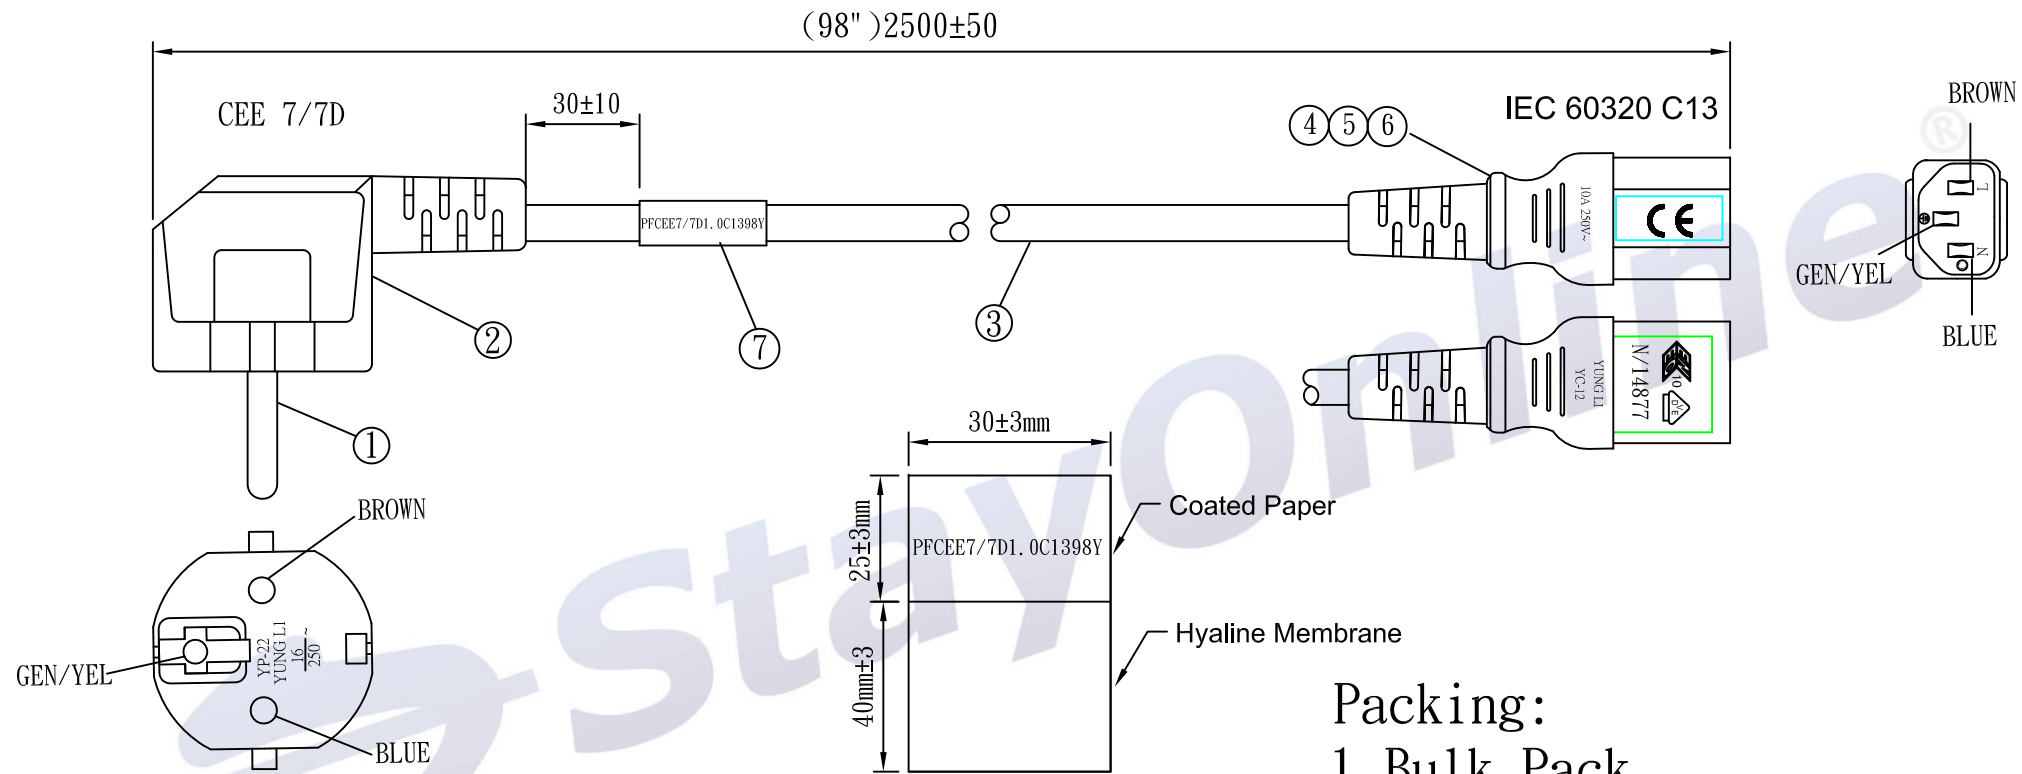

CE D'E N/14877

Packing:
 1. Bulk Pack.
 2. Bundles of 10 Pieces.

NO.	SPECIFICATION	Q' TY	REMARK
1	Euro plug inner model:98651	1PC	
2	YP-22 PVC PLASTIC:50P Yellow(012C)	34g/PC	
3	H05VV-F 1.0/3G Yellow(012C)	1PC	
4	TER:97740	3PCS	
5	YC-12 INNER BODY	1PC	
6	YC-12 PVC PLASTIC:50P Yellow(012C)	18g/PC	
7	LABEL:(40+25)*50mm	1PC	

Tolerance >0±0.30 >1.0±0.50 >10.0±1.0 >20.0±2.0 Angle: ±1°	Approved		Date		StayOnline®			
	Checked		Date					
	Drawn	SUKI	Date	14.12.30	Customer			
	Cat. No.	YP-22/YC-12			P/N.	PFCEE7/7D1. 0C1398Y		
	Drawing No.	4595		Rev.	B	Material	P. V. C	Unit
					Scale			