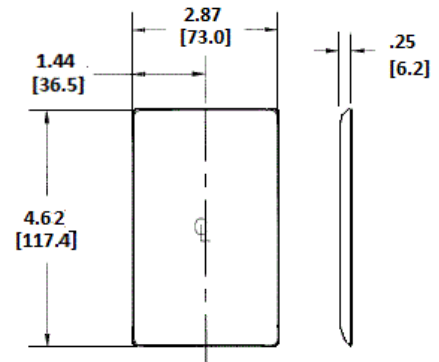

### Ordering Information

| Description            | Color | Catalog No. | UPC          |
|------------------------|-------|-------------|--------------|
| 1-Gang, Duplex Opening | White | NP8W        | 883778102097 |

### Specifications

|                 |                             |
|-----------------|-----------------------------|
| Plate Material  | Nylon                       |
| Plate Type      | 1-Gang                      |
| Plate Openings  | Duplex Receptacle           |
| Mounting Screws | Steel painted, slotted head |
| Appearance      | Smooth                      |